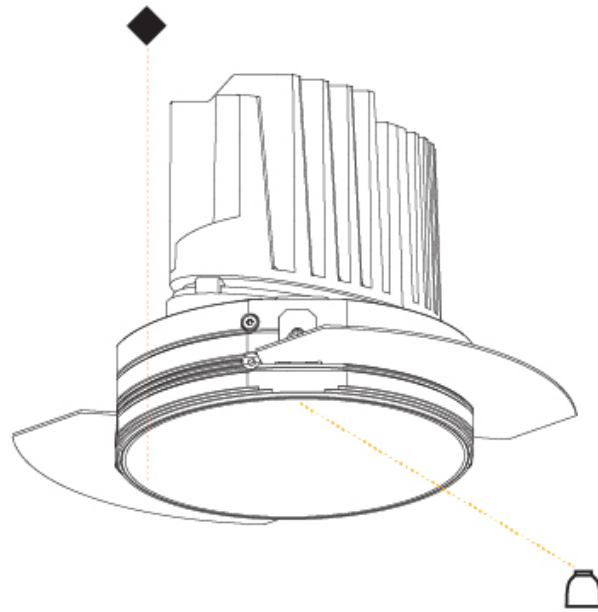

BIONIQ ROUND DEEP TRIMLESS

A35194-

PROJECT	_____
TYPE	_____
SPECIFIER	_____
QUANTITY	_____
DATE	_____